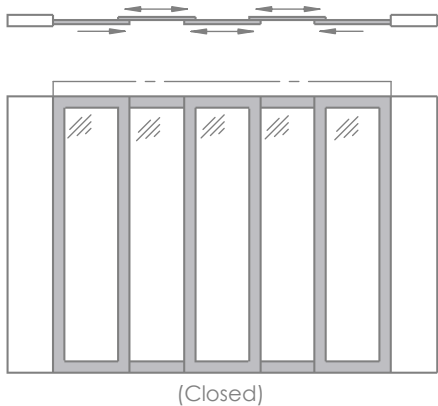

5 doors | 2 lines of track