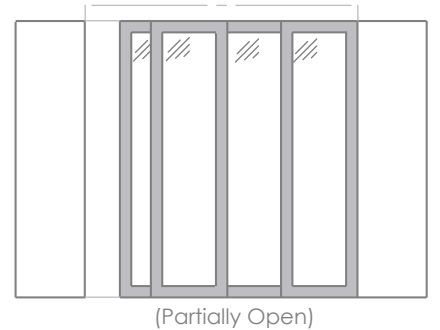

4 doors | 2 lines of track