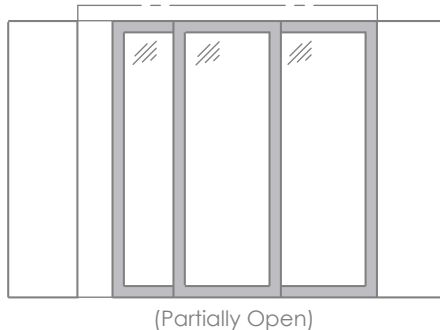

3 doors | 2 lines of track