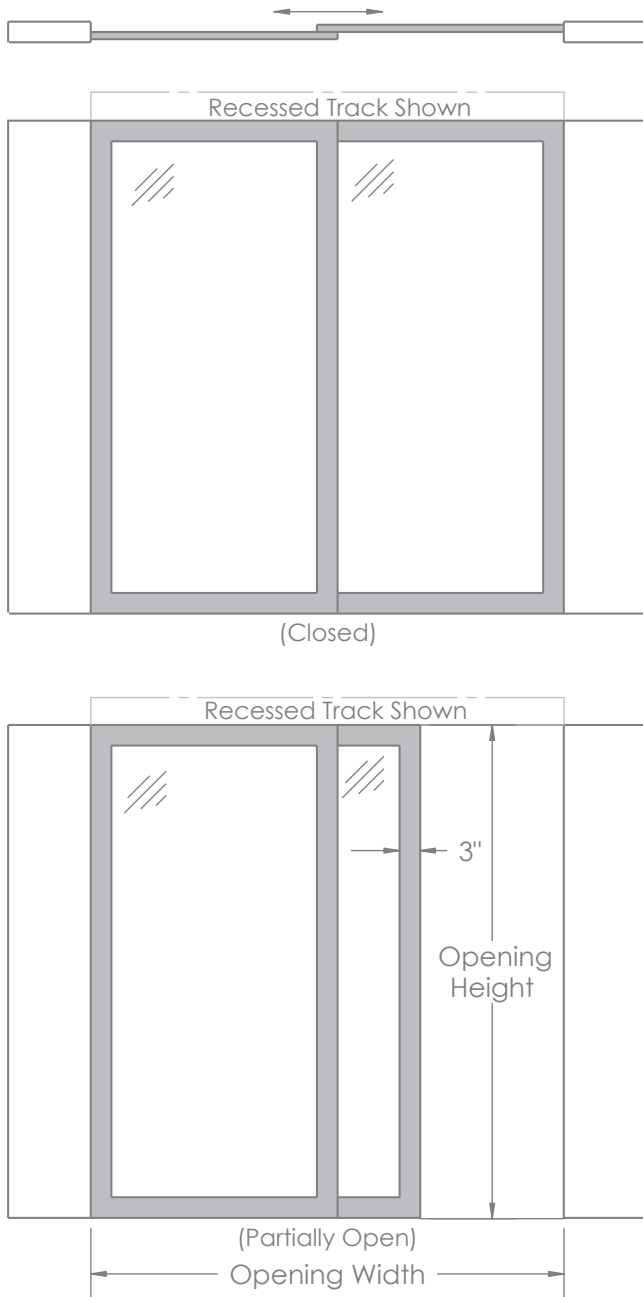

Wall System

Description

Our Wall Systems are ideal for most any sliding wall application. Doors slide on QuietSlide™ Track. '2 Doors, 2 Lines of Track' configuration shown at left. Please see page 2 for other common configurations.

Frame

Clean & simple, yet sleek frame design. Our frames are offered in aluminum extrusion or solid engineered wood core. Frames are ideal for use in both professional or residential applications depending on the look and feel desired. Systems are fully finished on both sides with virtually no visible screws or fasteners. Standard frame size is three inches wide. Overall thickness is one and a quarter inches.

- Standard.** Surface mounted, fascia included.
- Recessed.** Recess mounted.
- Seamless.** Recess mounted, mudding edge supplied for seamless integration into drywall.

Door Alignment

- Standard Track.** Surface mounted full length guide.
- 3/8" Recessed Track.** Recess mounted 3/8" wide U-Channel full-length guide.
- 5/8" Recessed Track.** Recess mounted 5/8" wide U-Channel full-length guide.
- None.** Alignment guides included. Best suited for 2-door bypassing systems.