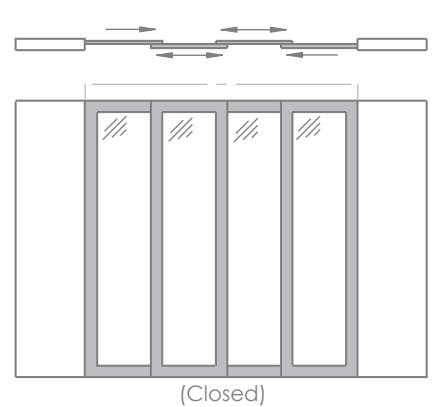

4 doors | 2 lines of track