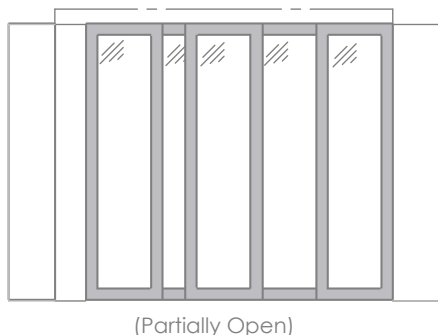

5 doors | 2 lines of track