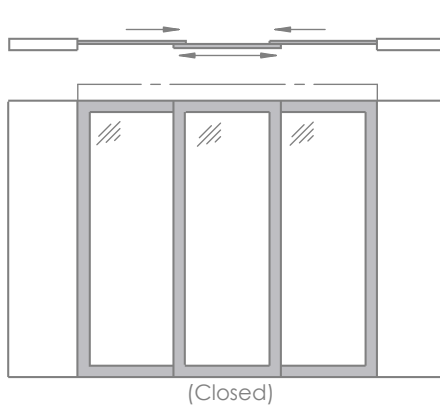

3 doors | 2 lines of track