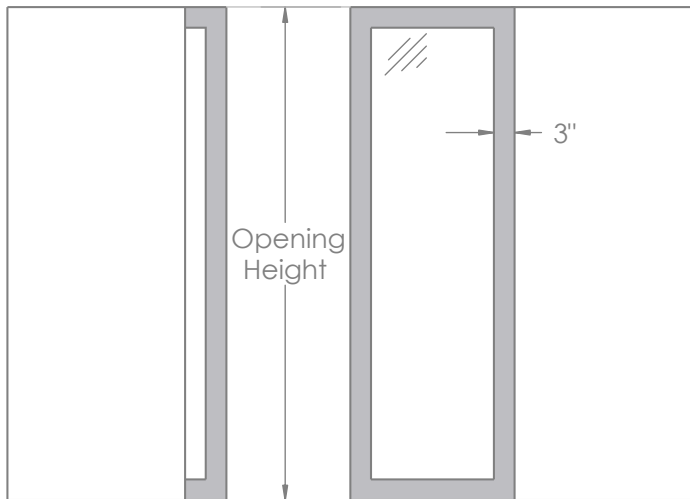

### 2 Doors

(Closed)

(Partially Open)

Opening Width

Opening Height

3"

#### Frame

Clean & simple, yet sleek frame design. Our frames are offered in aluminum extrusion or solid engineered wood core. Frames are ideal for use in both professional or residential applications depending on the look and feel desired. Systems are fully finished on both sides with virtually no visible screws or fasteners. Standard frame size is three inches wide. Overall thickness is one and a quarter inches.