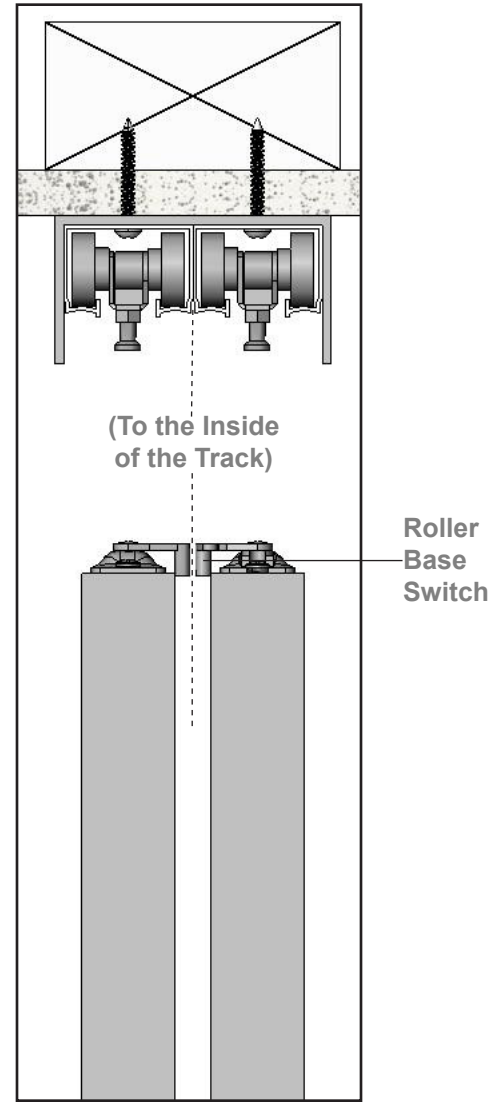

*Warranties may be voided if installation instructions are not accurately followed.

1 Identify Parts.

3 Align Doors.

Get ready to install Doors onto Roller Wheels by aligning each door. To do this, make sure the Roller Base Switch is on the interior side of the Track (Side of the Door that passes other Doors).

2 Install Track.

Insert Roller Wheels (2 per Door) into side of Track that each Door will mount on. Insert so that each set of Roller Wheels alternate for even weight distribution (see below.) Screw Track through Ceiling Material and into Mounting Frame (typically 2x4, provided by others) using Mounting Screws through the Mounting Holes provided in the Track.