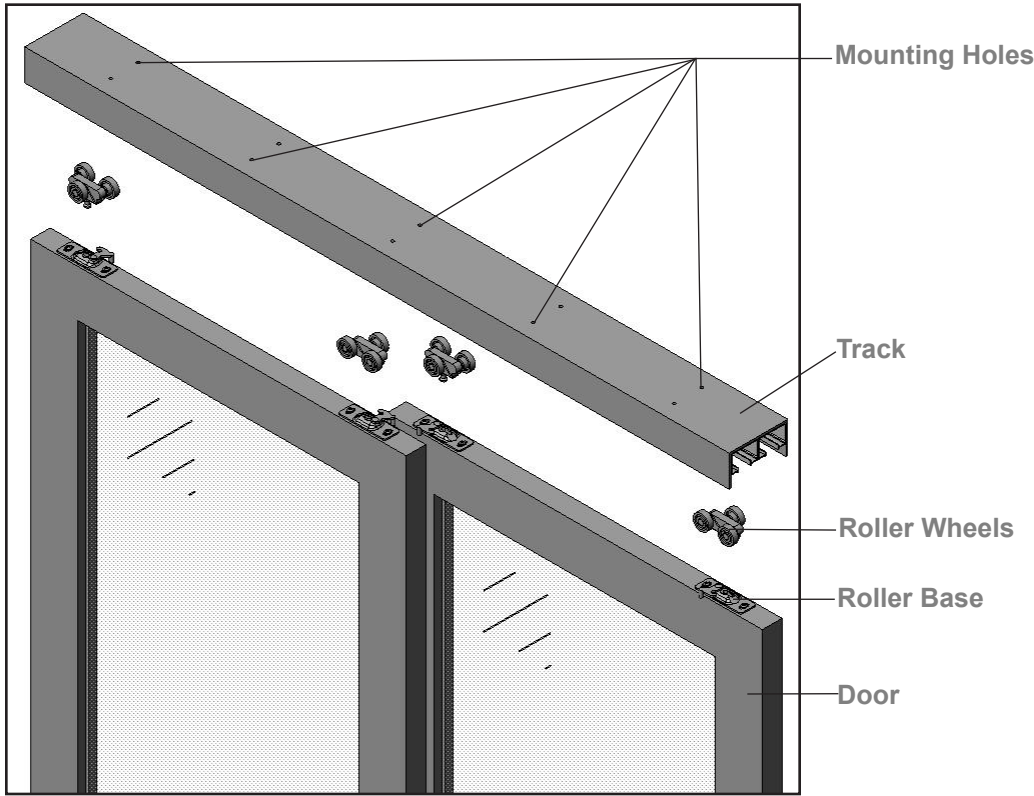

*Warranties may be voided if installation instructions are not accurately followed.

1 Identify Parts.

3 Align Doors.

Get ready to install Doors onto Roller Wheels by aligning each door. To do this, make sure the Roller Base Switch is on the interior side of the Track (Side of the Door that passes other Doors).

2 Install Track.

Insert Roller Wheels (2 per Door) into side of Track that each Door will mount on. Insert so that each set of Roller Wheels alternate for even weight distribution (see below.) Screw Track through Ceiling Material and into Mounting Frame (typically 2x4, provided by others) using Mounting Screws through the Mounting Holes provided in the Track.