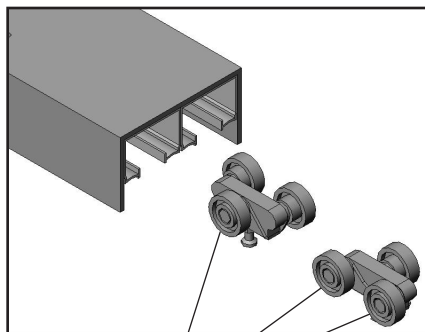

*Warranties may be voided if installation instructions are not accurately followed.

1 Identify Parts.

3 Align Doors.

Get ready to install Doors onto Roller Wheels by aligning each door. To do this, make sure the Roller Base Switch is on the interior side of the Track (Side of the Door that passes other Doors).

2 Install Track.

Insert Roller Wheels (2 per Door) into side of Track that each Door will mount on. Insert so that each set of Roller Wheels alternate for even weight distribution (see below.) Screw Track through Ceiling Material and into Mounting Frame (typically 2x4, provided by others) using Mounting Screws through the Mounting Holes provided in the Track.